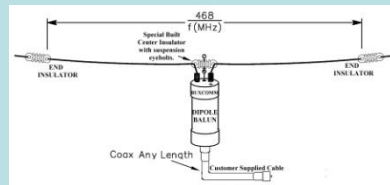

- An Antenna or 2 or 3 or .....