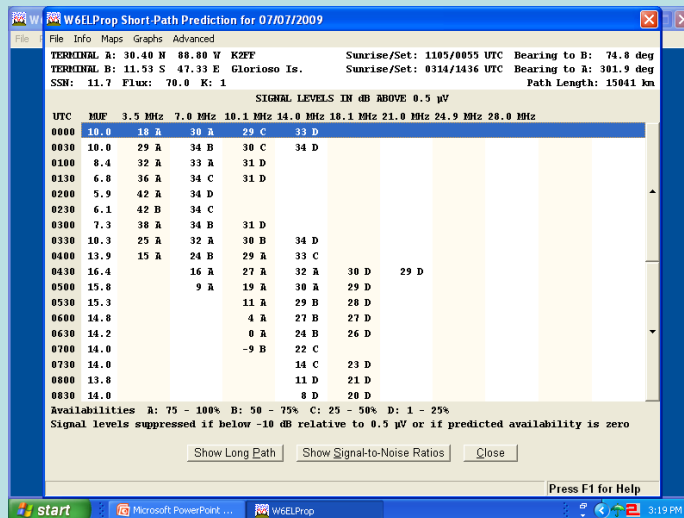

Administrative Tools

- Basic Toolbag

- Propagation

- The W6ELProp <http://www.qsl.net/w6elprop/>
- ACE-HF Pro <http://hfradio.org/ace-hf/>
- ARRL's Radio Frequency Propagation Course (EC-011) <http://www.arrl.org/cce/courses.html#EC-011>
- 3-day Solar-Geophysical Forecast: <http://www.swpc.noaa.gov/forecast.html>
- Dynamic collection of propagation information <http://dx.qsl.net/propagation/>
- NW7US propagation information website <http://hfradio.org/lastminute_propagation.html>
- NCDXF/IARU Beacon Transmission Schedule <http://ncdx.org/beacon/beaconschedule.html>