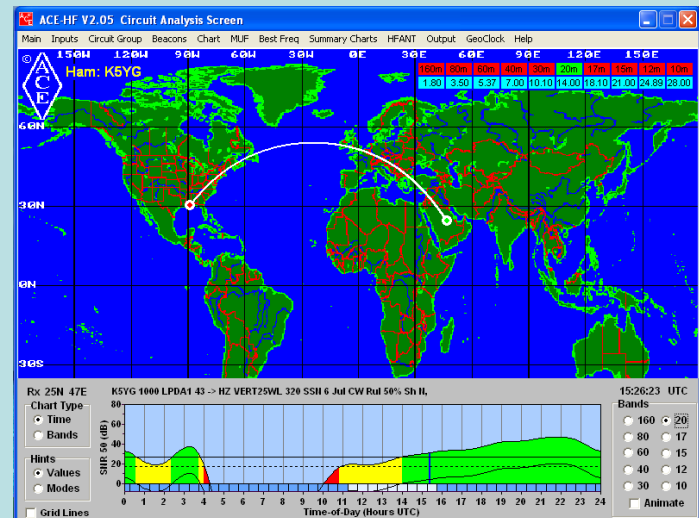

Administrative Tools

- Basic Toolbag

- Propagation

- The W6ELProp <http://www.qsl.net/w6elprop/>
- ACE-HF Pro <http://hfradio.org/ace-hf/>
- ARRL's Radio Frequency Propagation Course (EC-011) <http://www.arrl.org/cce/courses.html#EC-011>
- 3-day Solar-Geophysical Forecast: <http://www.swpc.noaa.gov/forecast.html>
- Dynamic collection of propagation information <http://dx.qsl.net/propagation/>
- NW7US propagation information website <http://hfradio.org/lastminute_propagation.html>
- NCDXF/IARU Beacon Transmission Schedule <http://ncdx.org/beacon/beaconschedule.html>